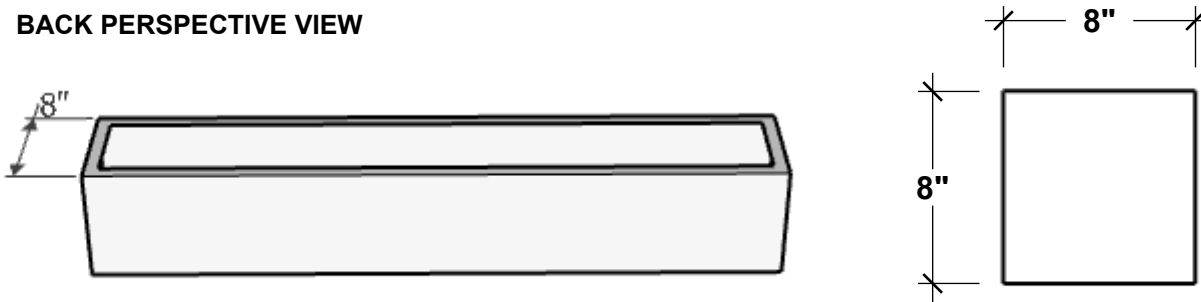

FRONT VIEW

BACK PERSPECTIVE VIEW

RAILING BRACKET

Length Sizes

24"
30"
36"
42"
48"
60"
72"

Color Options

White
Black

GENERAL NOTES

1. 1" Top Trim with No Return on all Four Sides
2. With Drainage
3. Window Box Finished on all Four Sides
4. Window Box will rest on Bracket Shelf. Place Bracket evenly-no more than 24" Between Bracket for Quality Support