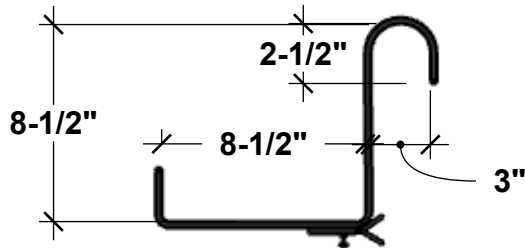

FRONT VIEW

BACK PERSPECTIVE VIEW

RAILING BRACKET

Length Sizes

24"
30"
36"
42"
48"
60"
72"

Color Options

White
Black

GENERAL NOTES

1. 1" Top Trim with No Return on all Four Sides
2. With Drainage
3. Window Box Finished on all Four Sides
4. Window Box will rest on Bracket Shelf. Place Bracket evenly-no more than 24" Between Bracket for Quality Support