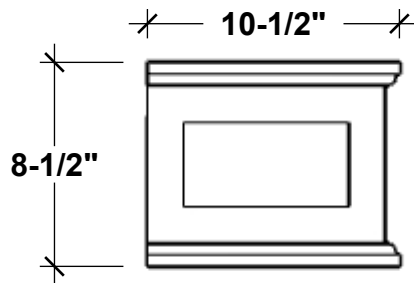

TOP VIEW

BACK VIEW

SIDE VIEW

L Size	Exterior Length
24"	27"
30"	33"
36"	39"
42"	45"
48"	51"
60"	63"
72"	75"

GENERAL NOTES

1. 3"H X 3/4"Thk Cleat Mount, Trim is Flush with Back Panel
2. Comes with Drainage Holes
3. Optional Plastic Liners
4. Window Box Finished on all Four Sides - Back has a indented cleat for Wall Mount Applications
5. Window Box will rest on Bracket Shelf. Place Bracket evenly-no more than 24" Between Bracket for Quality Support

PLEASE NOTE: Due to the handmade nature of our products, individual measurements may vary from those listed. The provided dimensions are for reference only

All images are the intellectual property of Hooks and Lattice. Reproduction in any form is strictly prohibitive without the express written permission of Hooks and Lattice. All designs are property of Hooks and Lattice.