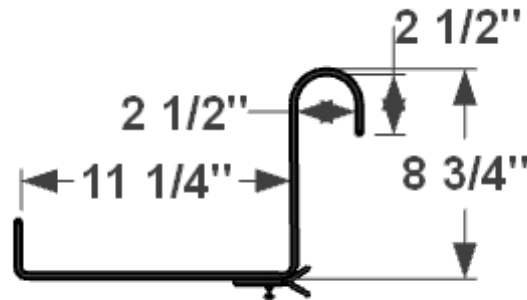

TOP VIEW

BACK VIEW

SIDE VIEW

L Size	Exterior Length
24"	27"
30"	33"
36"	39"
42"	45"
48"	51"
60"	63"
72"	75"

GENERAL NOTES

1. 3"H X 3/4"Thk Cleat Mount, Trim is Flush with Back Panel
2. Comes with Drainage Holes
3. Optional Plastic Liners
4. Window Box Finished on all Four Sides - Back has a indented cleat for Wall Mount Applications
5. Window Box will rest on Bracket Shelf. Place Bracket evenly-no more than 24" Between Bracket for Quality Support

HOOKS & LATTICE

A CARLSBAD MANUFACTURING COMPANY

1 (800) 896-0978

HooksandLattice.com

PRODUCT DESCRIPTION				SKU				PREPARED FOR		APPROVAL SIGNATURE
FRAMED COTTAGE CEDAR RAILING PLANTER				BHC-CTTG-X-414RB1125						
DIMENSIONS	MATERIAL	COLOR / FINISH	REP	DB	DATE	REV	ORDER #	PROJECT / SIDEMARK / IF#	APPROVAL DATE	
			Cressa	RM	01/2025					