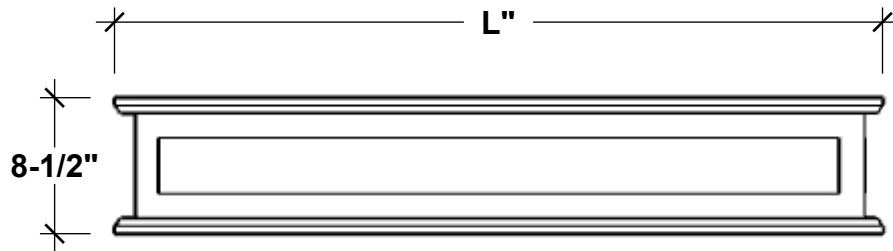

TOP VIEW

BACK VIEW

SIDE VIEW

L Size	Exterior Length
24"	27"
30"	33"
36"	39"
42"	45"
48"	51"
60"	63"
72"	75"

GENERAL NOTES

1. 3"H X 3/4"Thk Cleat Mount, Trim is Flush with Back Panel
2. Comes with Drainage Holes
3. Optional Plastic Liners
4. Window Box Finished on all Four Sides - Back has a indented cleat for Wall Mount Applications
5. Window Box will rest on Bracket Shelf. Place Bracket evenly-no more than 24" Between Bracket for Quality Support