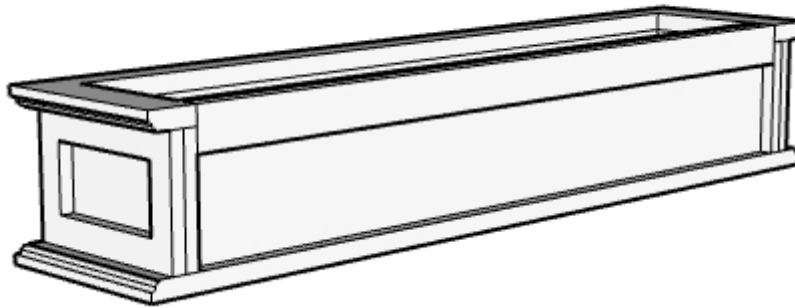

TOP VIEW

BACK VIEW

SIDE VIEW

L Size	Exterior Length
24"	27"
30"	33"
36"	39"
42"	45"
48"	51"
60"	63"
72"	75"

GENERAL NOTES

1. 3"H X 3/4"Thk Cleat Mount, Trim is Flush with Back Panel
2. Comes with Drainage Holes
3. Optional Plastic Liners
4. Window Box Finished on all Four Sides - Back has a indented cleat for Wall Mount Applications
5. Window Box will rest on Bracket Shelf. Place Bracket evenly-no more than 24" Between Bracket for Quality Support

HOOKS & LATTICE

A CARLSBAD MANUFACTURING COMPANY

1 (800) 896-0978

HooksandLattice.com

PRODUCT DESCRIPTION				SKU				PREPARED FOR		APPROVAL SIGNATURE
FRAMED COTTAGE CEDAR RAILING PLANTER				BHC-CTTG-X-414RB1125						
DIMENSIONS	MATERIAL	COLOR / FINISH	REP	DB	DATE	REV	ORDER #	PROJECT / SIDEMARK / IF#	APPROVAL DATE	
			Cressa	RM	01/2025					