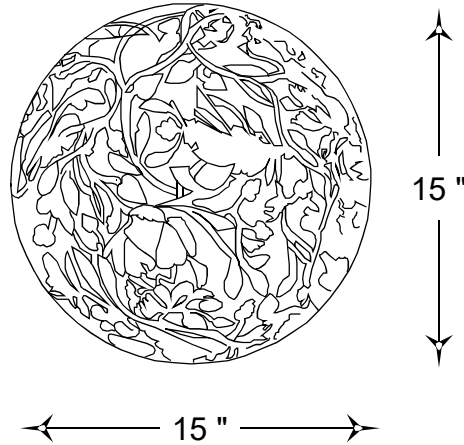

**FRONT VIEW**

GENERAL NOTES

**HOOKS & LATTICE**

A CARLSBAD MANUFACTURING COMPANY

1 (800) 896-0978

HooksandLattice.com

PRODUCT DESCRIPTION				SKU				PREPARED FOR		APPROVAL SIGNATURE
Granada Sphere				A36-R1515						
DIMENSIONS	MATERIAL	COLOR / FINISH	REP	DB	DATE	REV	ORDER #	PROJECT / SIDEMARK / IF#	APPROVAL DATE	
15"dia. x 15"h	GFRC			IG	11/20/2024	1				

PLEASE NOTE: Due to the handmade nature of our products, individual measurements may vary from those listed. The provided dimensions are for reference only  
 All images are the intellectual property of Hooks and Lattice. Reproduction in any form is strictly prohibitive without the express written permission of Hooks and Lattice. All designs are property of Hooks and Lattice.