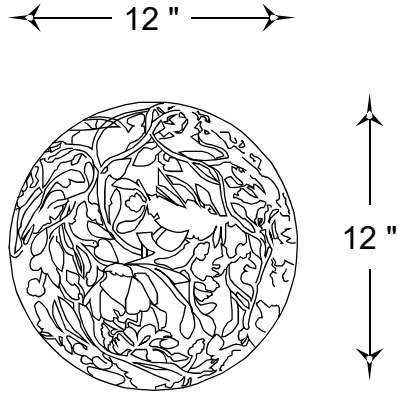

FRONT VIEW

GENERAL NOTES	
STANDARD DRAINAGE: YES <input type="checkbox"/>	NO <input checked="" type="checkbox"/>

HOOKS & LATTICE

A CARLSBAD MANUFACTURING COMPANY

1 (800) 896-0978

HooksandLattice.com

PRODUCT DESCRIPTION				SKU				PREPARED FOR		APPROVAL SIGNATURE
Granada Sphere				A36-R1212						
DIMENSIONS	MATERIAL	COLOR / FINISH	REP	DB	DATE	REV	ORDER #	PROJECT / SIDEMARK / IF#		APPROVAL DATE
12"dia. x 12"h	GFRC			IG	11/20/2024	1				

PLEASE NOTE: Due to the handmade nature of our products, individual measurements may vary from those listed. The provided dimensions are for reference only

All images are the intellectual property of Hooks and Lattice. Reproduction in any form is strictly prohibitive without the express written permission of Hooks and Lattice. All designs are property of Hooks and Lattice.