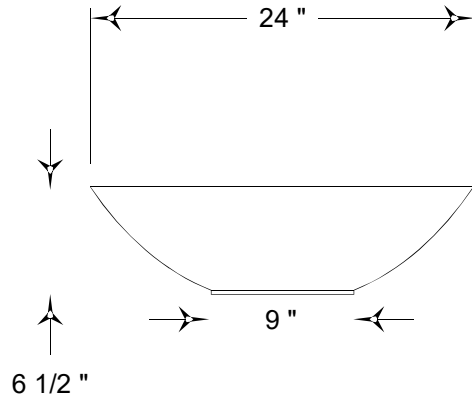

FRONT VIEW

TOP VIEW

GENERAL NOTES	
STANDARD DRAINAGE: YES ☐	NO ☒

HOOKS & LATTICE

A CARLSBAD MANUFACTURING COMPANY

1 (800) 896-0978

HooksandLattice.com

PRODUCT DESCRIPTION				SKU				PREPARED FOR		APPROVAL SIGNATURE
Primitive Low Bowl Planter				A32-R2406						
DIMENSIONS	MATERIAL	COLOR / FINISH	REP	DB	DATE	REV	ORDER #	PROJECT / SIDEMARK / IF#		APPROVAL DATE
24"dia. x 6.5"h	Fiberstone			IG	11/20/2024	1				

PLEASE NOTE: Due to the handmade nature of our products, individual measurements may vary from those listed. The provided dimensions are for reference only

All images are the intellectual property of Hooks and Lattice. Reproduction in any form is strictly prohibitive without the express written permission of Hooks and Lattice. All designs are property of Hooks and Lattice.