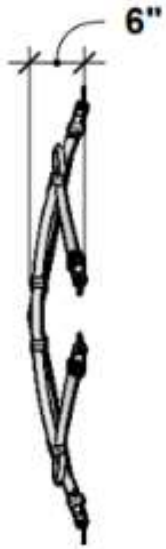

FRONT VIEW

PERSPECTIVE VIEW

SIDE VIEW

GENERAL NOTES	
1. 6" Offset	

HOOKS & LATTICE

A CARLSBAD MANUFACTURING COMPANY

1 (800) 896-0978

HooksandLattice.com

PRODUCT DESCRIPTION				SKU				PREPARED FOR		APPROVAL SIGNATURE
ELLICOTT WROUGHT IRON EXTERIOR ACCENT				831-WG-335006-BLK						
DIMENSIONS	MATERIAL	COLOR / FINISH	REP	DB	DATE	REV	ORDER #	PROJECT / SIDEMARK / IF#		APPROVAL DATE
24" x 36"	Iron	Black	-	IG	-	1	Website			