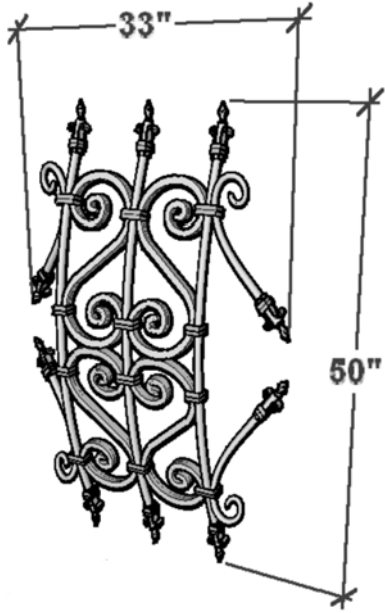

FRONT VIEW

PERSPECTIVE VIEW

SIDE VIEW

GENERAL NOTES	
1. 6" Offset	

HOOKS & LATTICE

A CARLSBAD MANUFACTURING COMPANY

1 (800) 896-0978

HooksandLattice.com

PRODUCT DESCRIPTION				SKU				PREPARED FOR		APPROVAL SIGNATURE
ELLICOTT WROUGHT IRON EXTERIOR ACCENT				831-WG-335006-BLK						
DIMENSIONS	MATERIAL	COLOR / FINISH	REP	DB	DATE	REV	ORDER #	PROJECT / SIDEMARK / IF#		APPROVAL DATE
24" x 36"	Iron	Black	-	IG	-	1	Website			

PLEASE NOTE: Due to the handmade nature of our products, individual measurements may vary from those listed. The provided dimensions are for reference only

All images are the intellectual property of Hooks and Lattice. Reproduction in any form is strictly prohibitive without the express written permission of Hooks and Lattice. All designs are property of Hooks and Lattice.