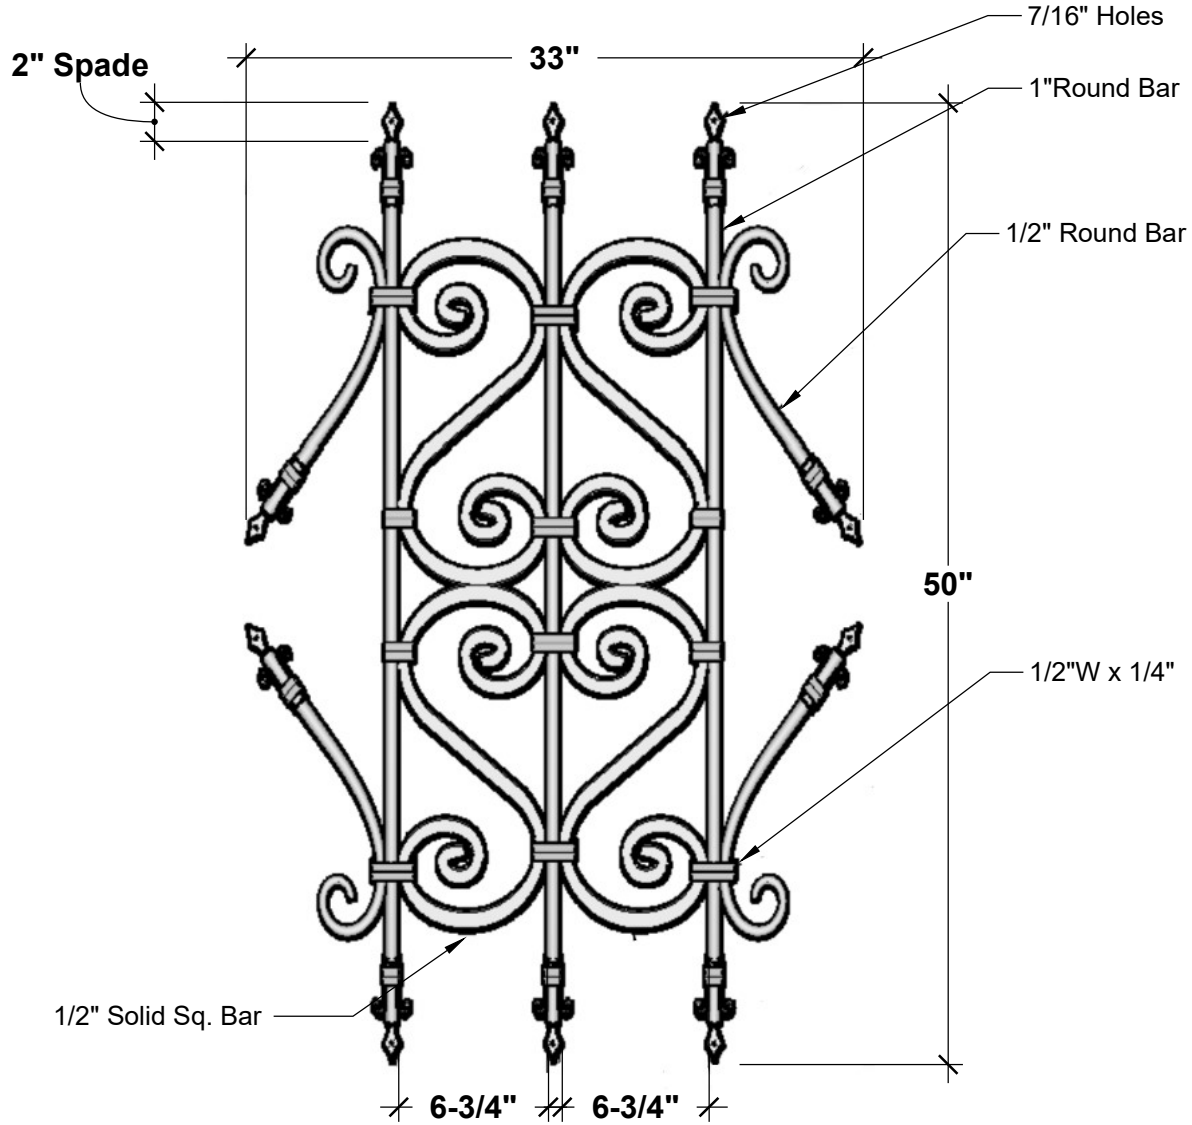

FRONT VIEW

PERSPECTIVE VIEW

SIDE VIEW

GENERAL NOTES	
1. 6" Offset	

HOOKS & LATTICE

A CARLSBAD MANUFACTURING COMPANY

1 (800) 896-0978

HooksandLattice.com

PRODUCT DESCRIPTION				SKU				PREPARED FOR		APPROVAL SIGNATURE
ELLICOTT WROUGHT IRON EXTERIOR ACCENT				831-WG-335006-BLK						
DIMENSIONS	MATERIAL	COLOR / FINISH	REP	DB	DATE	REV	ORDER #	PROJECT / SIDEMARK / IF#		APPROVAL DATE
24" x 36"	Iron	Black	-	IG	-	1	Website			