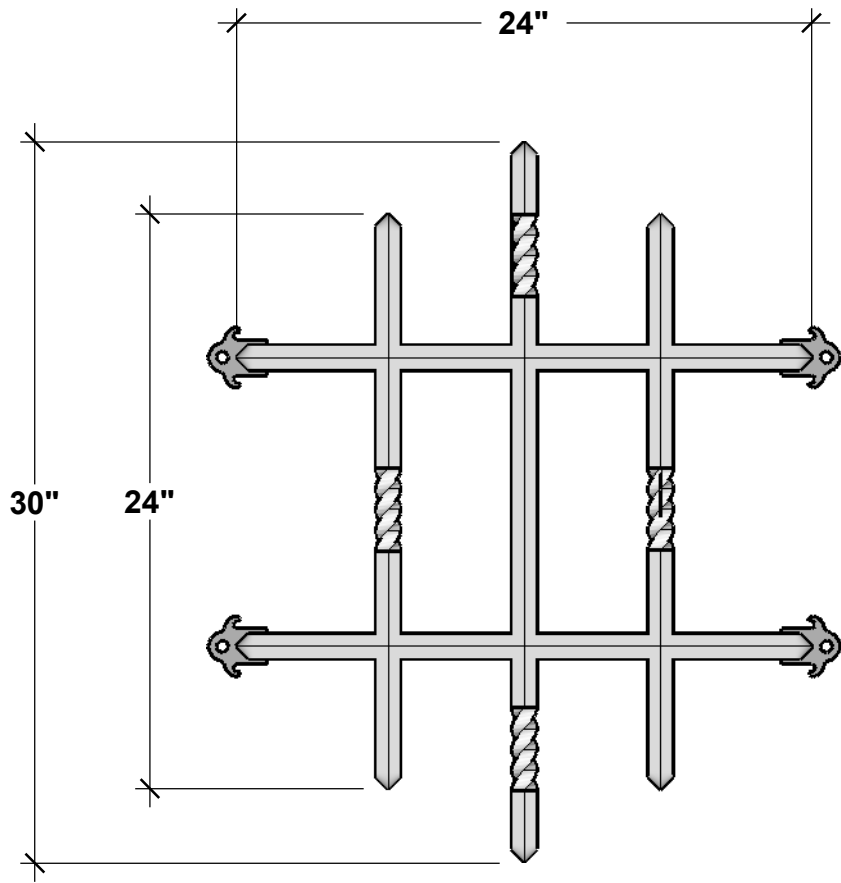

FRONT VIEW

PERSPECTIVE VIEW

HOOKS & LATTICE

A CARLSBAD MANUFACTURING COMPANY

1 (800) 896-0978

HooksandLattice.com

GENERAL NOTES	

PRODUCT DESCRIPTION				SKU				PREPARED FOR		APPROVAL SIGNATURE
MARBELLA WROUGHT IRON EXTERIOR ACCENT				824-WG-2402430-BLK						
DIMENSIONS	MATERIAL	COLOR / FINISH	REP	DB	DATE	REV	ORDER #	PROJECT / SIDEMARK / IF#		APPROVAL DATE
24" x 30"	Iron	Black	-	IG	-	1	Website			

PLEASE NOTE: Due to the handmade nature of our products, individual measurements may vary from those listed. The provided dimensions are for reference only

All images are the intellectual property of Hooks and Lattice. Reproduction in any form is strictly prohibitive without the express written permission of Hooks and Lattice. All designs are property of Hooks and Lattice.