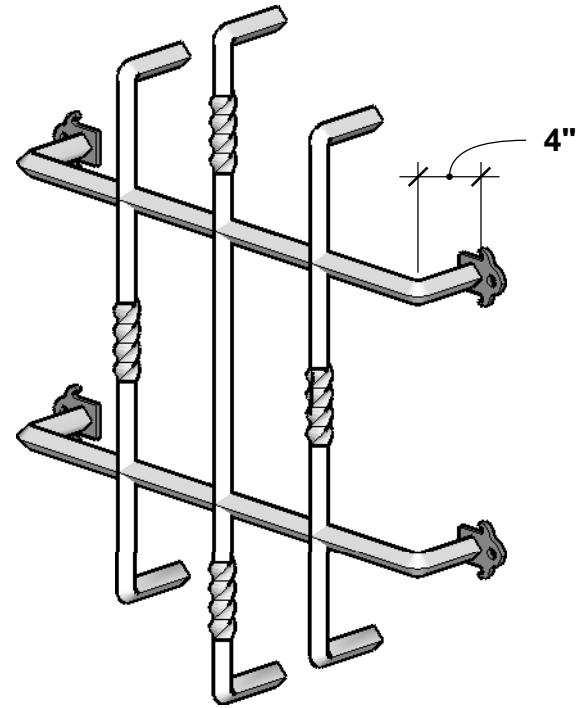

FRONT VIEW

PERSPECTIVE VIEW

HOOKS & LATTICE

A CARLSBAD MANUFACTURING COMPANY

1 (800) 896-0978

HooksandLattice.com

GENERAL NOTES	

PRODUCT DESCRIPTION				SKU				PREPARED FOR		APPROVAL SIGNATURE
MARBELLA WROUGHT IRON EXTERIOR ACCENT				824-WG-2402430-BLK						
DIMENSIONS	MATERIAL	COLOR / FINISH	REP	DB	DATE	REV	ORDER #	PROJECT / SIDEMARK / IF#		APPROVAL DATE
24" x 30"	Iron	Black	-	IG	-	1	Website			

PLEASE NOTE: Due to the handmade nature of our products, individual measurements may vary from those listed. The provided dimensions are for reference only

All images are the intellectual property of Hooks and Lattice. Reproduction in any form is strictly prohibitive without the express written permission of Hooks and Lattice. All designs are property of Hooks and Lattice.