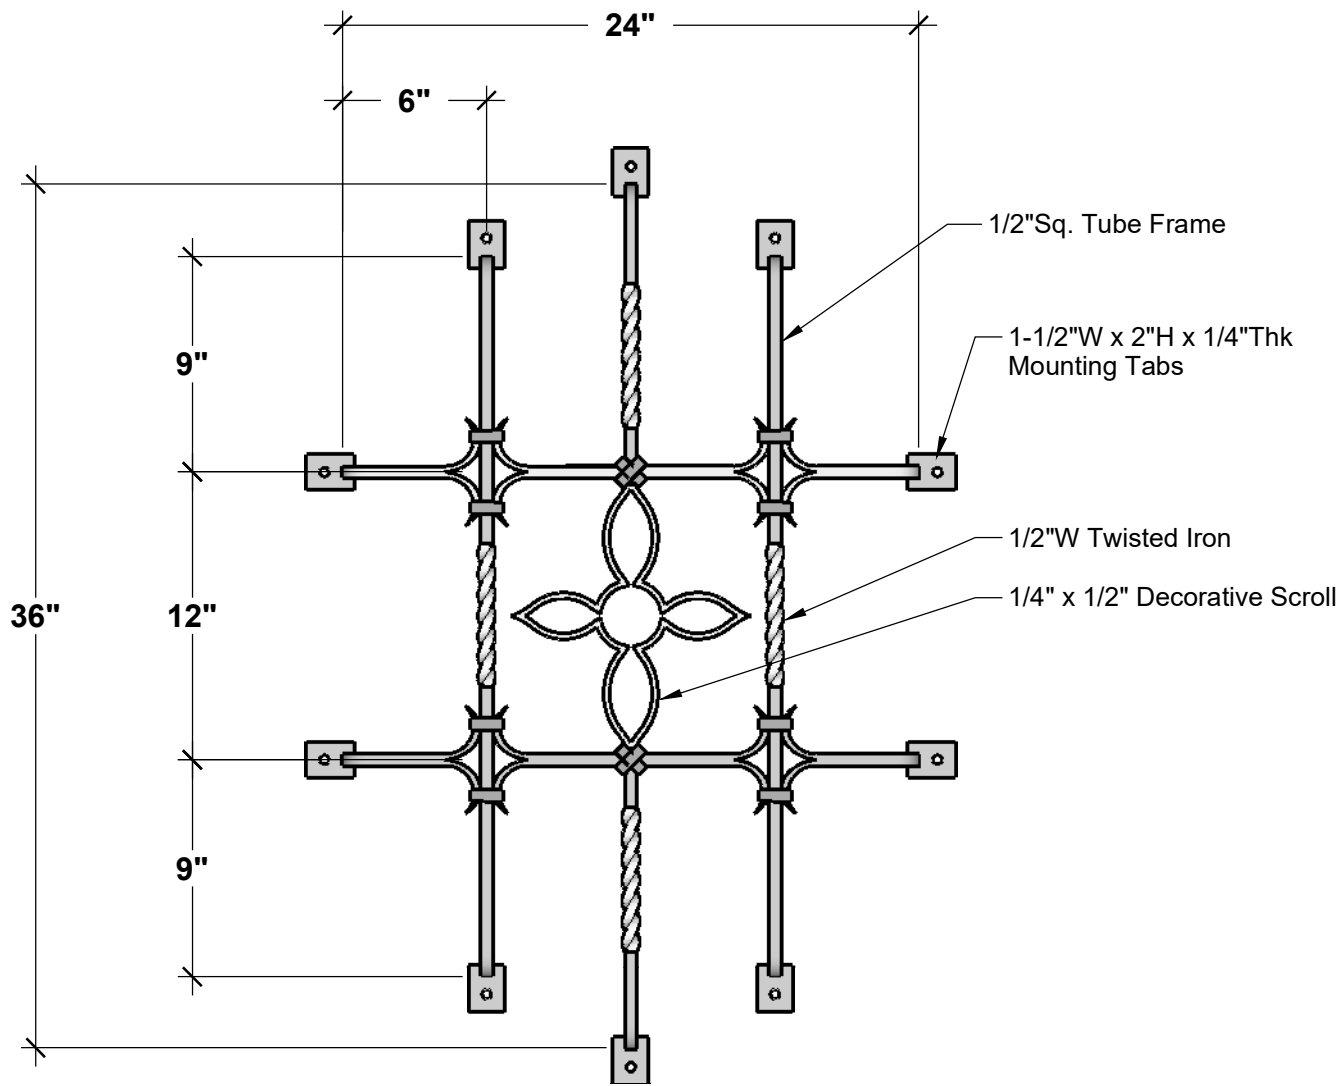

FRONT VIEW

GENERAL NOTES
1. 4" Offset

HOOKS & LATTICE
A CARLSBAD MANUFACTURING COMPANY

1 (800) 896-0978 HooksandLattice.com

PRODUCT DESCRIPTION				SKU				PREPARED FOR		APPROVAL SIGNATURE
CANTARA WROUGHT IRON EXTERIOR ACCENT				820-WG-240436-BLK						
DIMENSIONS	MATERIAL	COLOR / FINISH	REP	DB	DATE	REV	ORDER #	PROJECT / SIDEMARK / IF#		APPROVAL DATE
24" x 36"	Iron	Black	-	IG	-	1	Website			

PLEASE NOTE: Due to the handmade nature of our products, individual measurements may vary from those listed. The provided dimensions are for reference only. All images are the intellectual property of Hooks and Lattice. Reproduction in any form is strictly prohibitive without the express written permission of Hooks and Lattice. All designs are property of Hooks and Lattice.