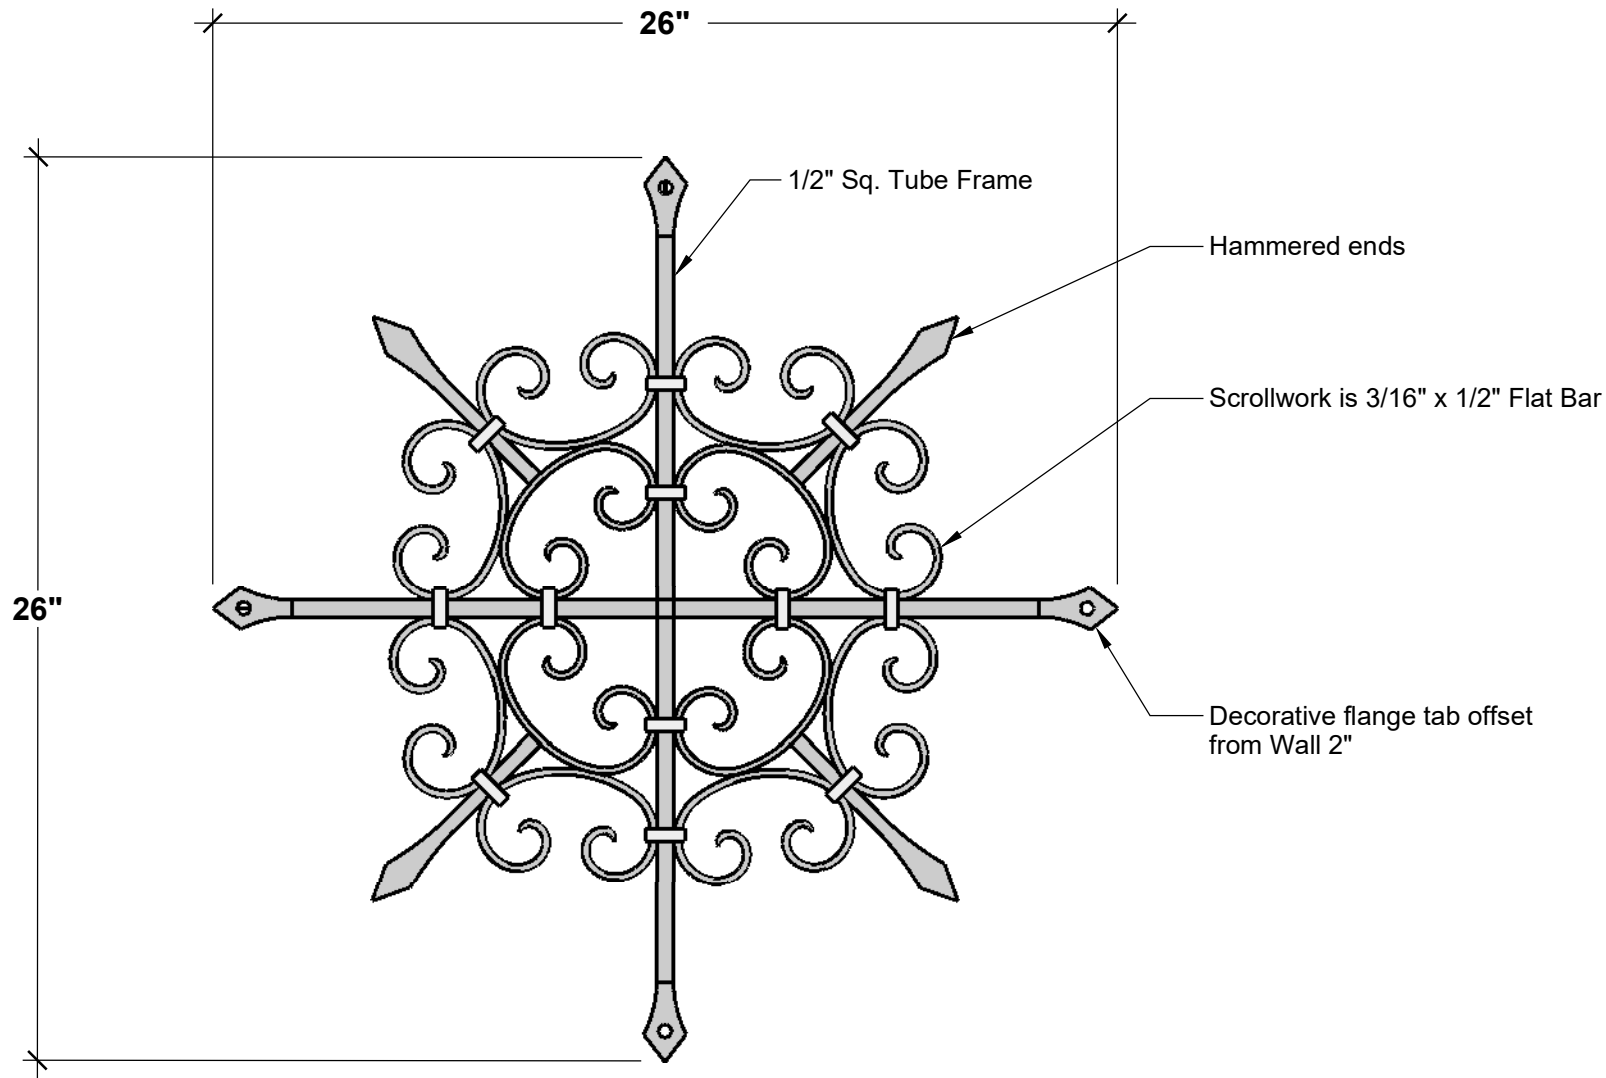

FRONT VIEW

GENERAL NOTES

HOOKS & LATTICE

A CARLSBAD MANUFACTURING COMPANY 1 (800) 896-0978 HooksandLattice.com

PRODUCT DESCRIPTION				SKU				PREPARED FOR		APPROVAL SIGNATURE
LA VELONA WROUGHT IRON EXTERIOR ACCENT				817-WG-220222-BLK						
DIMENSIONS	MATERIAL	COLOR / FINISH	REP	DB	DATE	REV	ORDER #	PROJECT / SIDEMARK / IF#	APPROVAL DATE	
26" x 26"	Iron	Black	-	IG	-	1	Website			

PLEASE NOTE: Due to the handmade nature of our products, individual measurements may vary from those listed. The provided dimensions are for reference only. All images are the intellectual property of Hooks and Lattice. Reproduction in any form is strictly prohibitive without the express written permission of Hooks and Lattice. All designs are property of Hooks and Lattice.