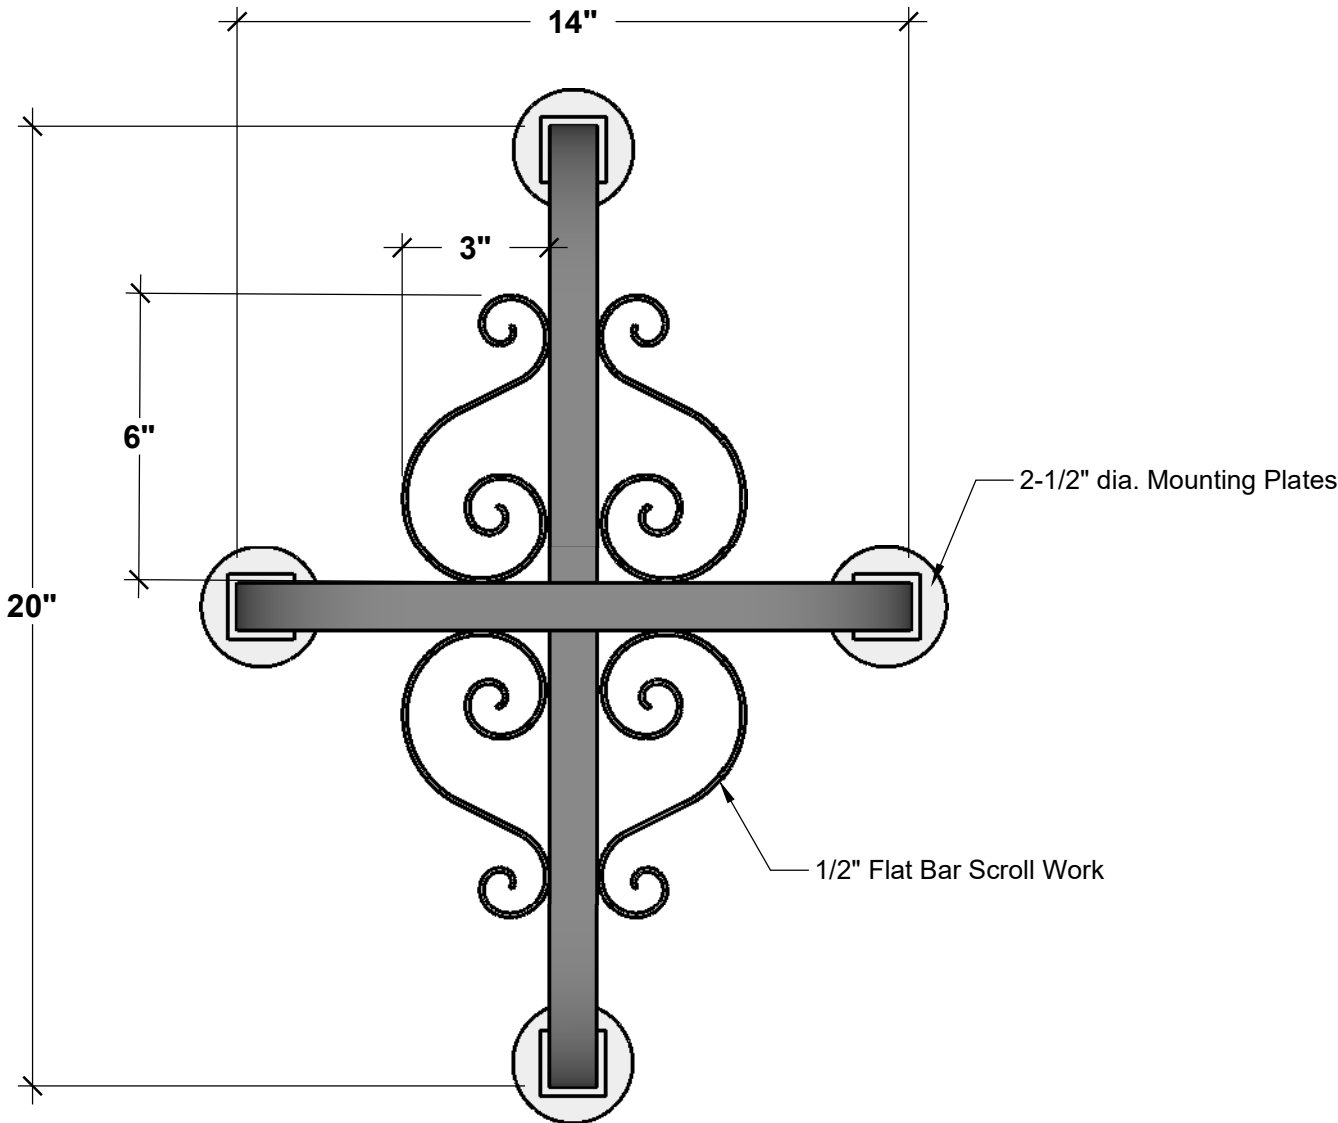

FRONT VIEW

HOOKS & LATTICE

A CARLSBAD MANUFACTURING COMPANY

1 (800) 896-0978

HooksandLattice.com

GENERAL NOTES
1. 5/8" Square Tube Frame 2. 3" Offset

PRODUCT DESCRIPTION				SKU				PREPARED FOR		APPROVAL SIGNATURE
MONTCLAIR WROUGHT IRON EXTERIOR ACCENT				811-WG-140320-BLK						
DIMENSIONS	MATERIAL	COLOR / FINISH	REP	DB	DATE	REV	ORDER #	PROJECT / SIDEMARK / IF#		APPROVAL DATE
14" x 20"	Iron	Black	-	IG	-	1	Website			

PLEASE NOTE: Due to the handmade nature of our products, individual measurements may vary from those listed. The provided dimensions are for reference only. All images are the intellectual property of Hooks and Lattice. Reproduction in any form is strictly prohibitive without the express written permission of Hooks and Lattice. All designs are property of Hooks and Lattice.