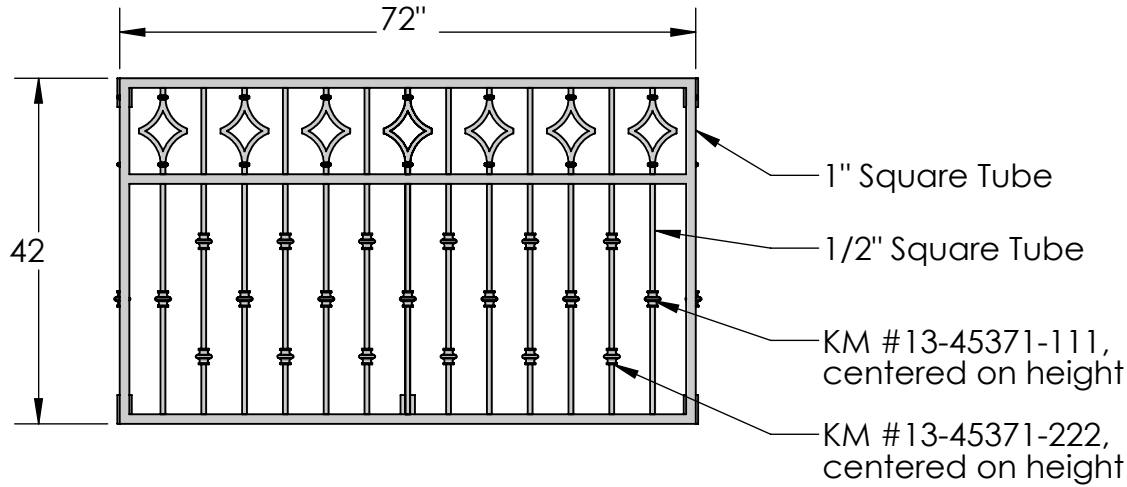

General Notes:

1. Frame: 1" Square Tube
2. Bottom Supports: 1"W x 1/4" Thk Flat Bar
3. Design: 1/2" Square Tube
4. Mounting Holes: \varnothing 1/2"

7

PERSPECTIVE VIEW

BACK VIEW

SIDE VIEW

Date: 10/2017
 Scale: NTS
 DB: ZB
 CB:
 Rep:
 Order #:

Content: Solitaire Faux Balcony
 PN: 737-BAL-728-42H-BLK
 Color/Finish: Black
 Customer Approval: _____

Design by Hooks and Lattice. All visual representations and designs are the intellectual property of Hooks and Lattice and protected under copyright law. Any duplication of this design is in direct violation of the law and will result in legal action.
 © Copyright 2008-2017