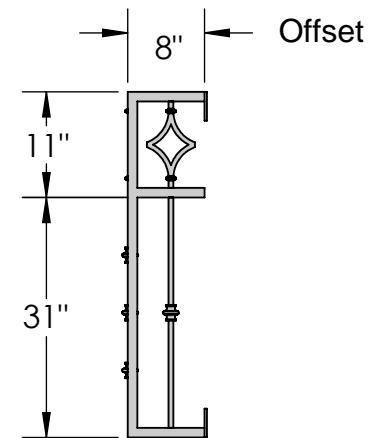

General Notes:

1. Frame: 1" Square Tube
2. Bottom Supports: 1"W x 1/4" Thk Flat Bar
3. Design: 1/2" Square Tube
4. Mounting Holes: \varnothing 1/2"

7

PERSPECTIVE VIEW

BACK VIEW

SIDE VIEW

Date: 10/2017
 Scale: NTS
 DB: ZB
 CB:
 Rep:
 Order #:

Content: Solitaire Faux Balcony
 PN: 737-BAL-728-42H-BLK
 Color/Finish: Black
 Customer Approval: _____

Design by Hooks and Lattice. All visual representations and designs are the intellectual property of Hooks and Lattice and protected under copyright law. Any duplication of this design is in direct violation of the law and will result in legal action.
 © Copyright 2008-2017