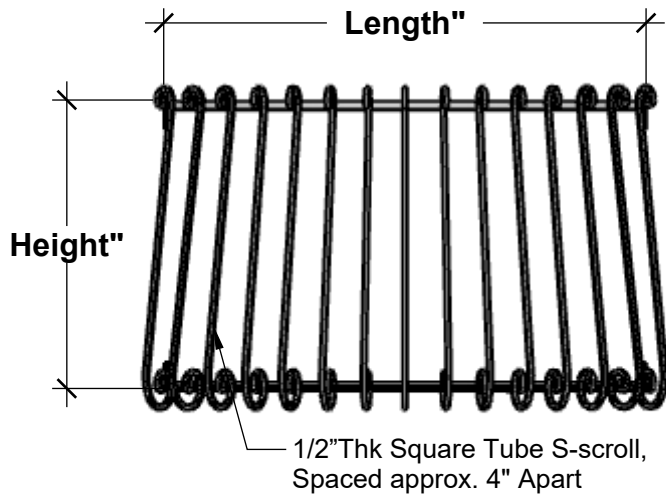

FRONT VIEW

PERSPECTIVE VIEW

TOP VIEW

For 60" Length

For 72" and 84" Length

MOUNTING DETAIL

Standard Length Options	
60"	
72"	
84"	
Standard Height Options	
36"	
42"	
Color Options	
Black Powder Coat	
Bronze Tone Powder Coat	

GENERAL NOTES
1. 12" Standard Offset (Front to Back) 2. Custom sizes Available 3. Vertical Balusters no more than 4" Apart 4. Installation Hardware not Included *Made to Order *None Refundable

HOOKS & LATTICE

SIZE COMPARISON

GENERAL NOTES
1. 12" Standard Offset (Front to Back) 2. Custom sizes Available 3. Vertical Balusters no more than 4" Apart 4. Installation Hardware not Included *Made to Order *None Refundable