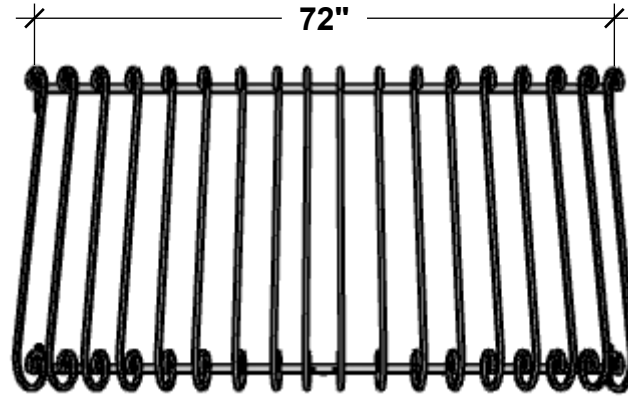

SIZE COMPARISON

GENERAL NOTES
1. 12" Standard Offset (Front to Back) 2. Custom sizes Available 3. Vertical Balusters no more than 4" Apart 4. Installation Hardware not Included   *Made to Order *None Refundable

HOOKS & LATTICE

A CARLSBAD MANUFACTURING COMPANY

1 (800) 896-0978

HooksandLattice.com

PRODUCT DESCRIPTION				SKU				PREPARED FOR		APPROVAL SIGNATURE
BARCELONA FAUX BALCONY				733-BAL						
DIMENSIONS	MATERIAL	COLOR / FINISH	REP	DB	DATE	REV	ORDER #	PROJECT / SIDEMARK / IF#	APPROVAL DATE	
	STEEL		Cressa	RM	11/2024					

PLEASE NOTE: Due to the handmade nature of our products, individual measurements may vary from those listed. The provided dimensions are for reference only

All images are the intellectual property of Hooks and Lattice. Reproduction in any form is strictly prohibitive without the express written permission of Hooks and Lattice. All designs are property of Hooks and Lattice.