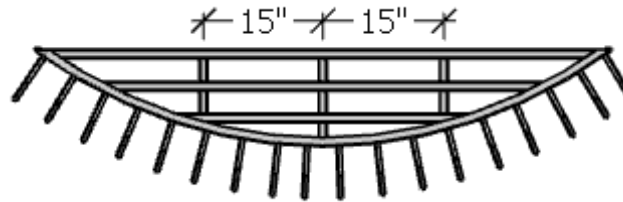

FRONT VIEW

PERSPECTIVE VIEW

TOP VIEW

For 60" Length

For 72" and 84" Length

MOUNTING DETAIL

Standard Length Options	
60"	
72"	
84"	
Standard Height Options	
36"	
42"	
Color Options	
Black Powder Coat	
Bronze Tone Powder Coat	

GENERAL NOTES
1. 12" Standard Offset (Front to Back) 2. Custom sizes Available 3. Vertical Balusters no more than 4" Apart 4. Installation Hardware not Included *Made to Order *None Refundable

HOOKS & LATTICE