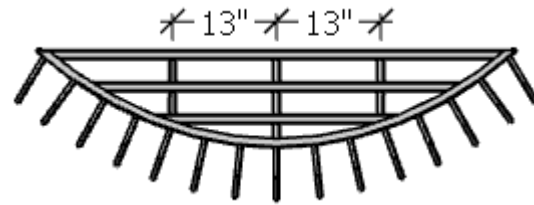

FRONT VIEW

PERSPECTIVE VIEW

TOP VIEW

For 60" Length

For 72" and 84" Length

MOUNTING DETAIL

Standard Length Options	
60"	
72"	
84"	
Standard Height Options	
36"	
42"	
Color Options	
Black Powder Coat	
Bronze Tone Powder Coat	

GENERAL NOTES
1. 12" Standard Offset (Front to Back) 2. Custom sizes Available 3. Vertical Balusters no more than 4" Apart 4. Installation Hardware not Included *Made to Order *None Refundable

HOOKS & LATTICE