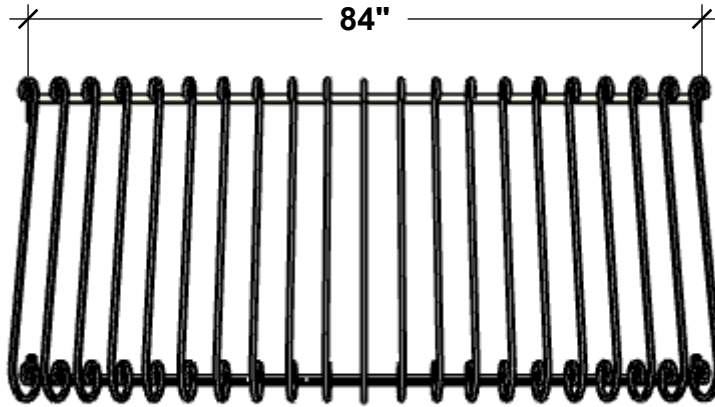

SIZE COMPARISON

GENERAL NOTES
1. 12" Standard Offset (Front to Back) 2. Custom sizes Available 3. Vertical Balusters no more than 4" Apart 4. Installation Hardware not Included   *Made to Order *None Refundable

HOOKS & LATTICE

A CARLSBAD MANUFACTURING COMPANY

1 (800) 896-0978

HooksandLattice.com

PRODUCT DESCRIPTION				SKU				PREPARED FOR		APPROVAL SIGNATURE
BARCELONA FAUX BALCONY				733-BAL						
DIMENSIONS	MATERIAL	COLOR / FINISH	REP	DB	DATE	REV	ORDER #	PROJECT / SIDEMARK / IF#	APPROVAL DATE	
	STEEL		Cressa	RM	11/2024					

PLEASE NOTE: Due to the handmade nature of our products, individual measurements may vary from those listed. The provided dimensions are for reference only

All images are the intellectual property of Hooks and Lattice. Reproduction in any form is strictly prohibitive without the express written permission of Hooks and Lattice. All designs are property of Hooks and Lattice.