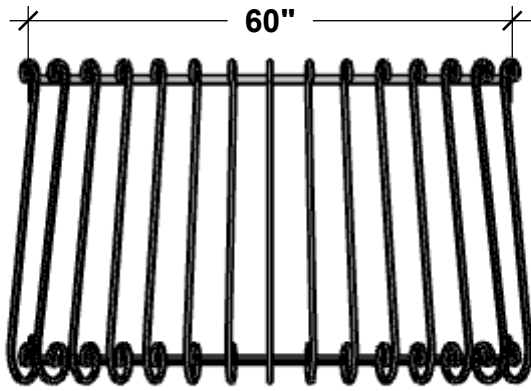

SIZE COMPARISON

GENERAL NOTES
1. 12" Standard Offset (Front to Back) 2. Custom sizes Available 3. Vertical Balusters no more than 4" Apart 4. Installation Hardware not Included   *Made to Order *None Refundable

HOOKS & LATTICE

A CARLSBAD MANUFACTURING COMPANY

1 (800) 896-0978

HooksandLattice.com

PRODUCT DESCRIPTION				SKU				PREPARED FOR		APPROVAL SIGNATURE
BARCELONA FAUX BALCONY				733-BAL						
DIMENSIONS	MATERIAL	COLOR / FINISH	REP	DB	DATE	REV	ORDER #	PROJECT / SIDEMARK / IF#	APPROVAL DATE	
	STEEL		Cressa	RM	11/2024					

PLEASE NOTE: Due to the handmade nature of our products, individual measurements may vary from those listed. The provided dimensions are for reference only

All images are the intellectual property of Hooks and Lattice. Reproduction in any form is strictly prohibitive without the express written permission of Hooks and Lattice. All designs are property of Hooks and Lattice.