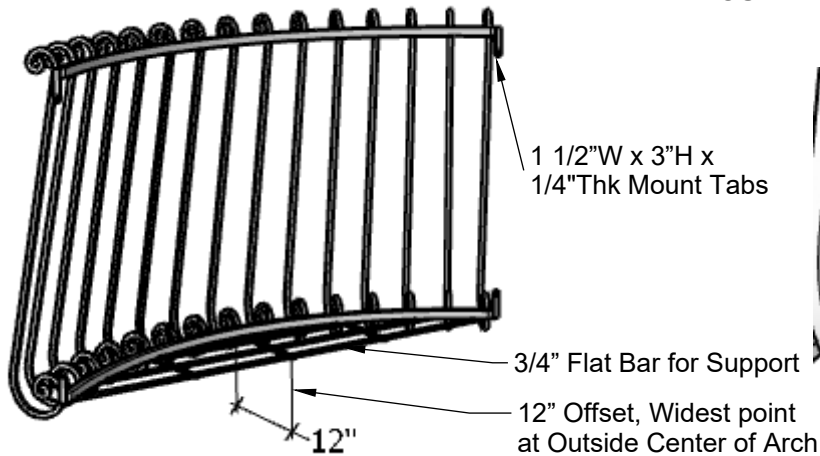

FRONT VIEW

PERSPECTIVE VIEW

TOP VIEW

For 60" Length

For 72" and 84" Length

MOUNTING DETAIL

Standard Length Options	
60"	
72"	
84"	
Standard Height Options	
36"	
42"	
Color Options	
Black Powder Coat	
Bronze Tone Powder Coat	

GENERAL NOTES
1. 12" Standard Offset (Front to Back) 2. Custom sizes Available 3. Vertical Balusters no more than 4" Apart 4. Installation Hardware not Included *Made to Order *None Refundable

HOOKS & LATTICE

A CARLSBAD MANUFACTURING COMPANY

1 (800) 896-0978

HooksandLattice.com

PRODUCT DESCRIPTION				SKU				PREPARED FOR		APPROVAL SIGNATURE
BARCELONA FAUX BALCONY				733-BAL						
DIMENSIONS	MATERIAL	COLOR / FINISH	REP	DB	DATE	REV	ORDER #	PROJECT / SIDEMARK / IF#	APPROVAL DATE	
	STEEL		Cressa	RM	11/2024					