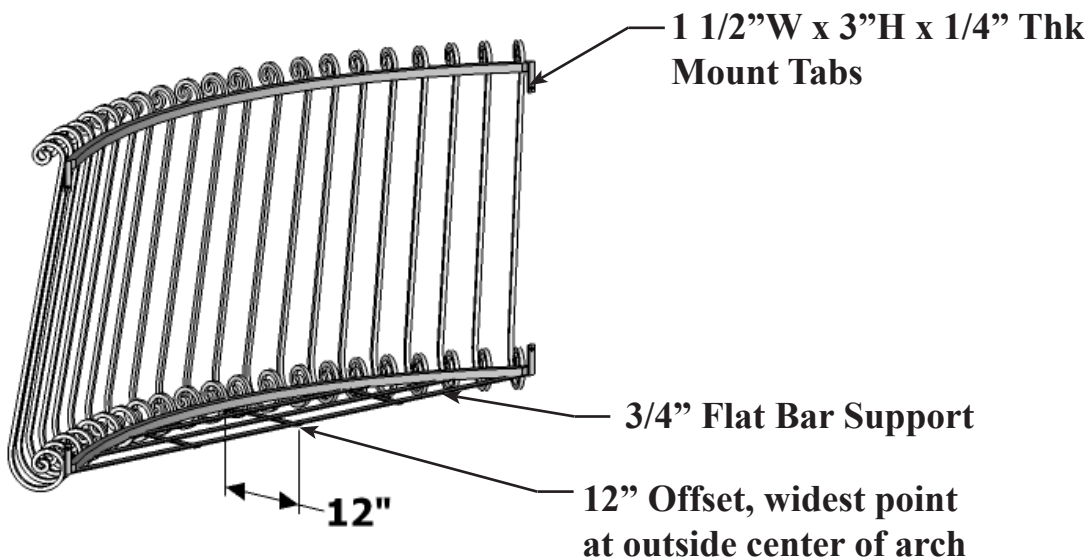

(21) 1/2" thk square tube S-scroll,
spaced approx 4" apart

FRONT ELEVATION

BOTTOM

TOP

MOUNTING DETAIL

1 1/2"W x 3"H x 1/4" Thk
Mount Tabs

3/4" Flat Bar Support

12"

12" Offset, widest point
at outside center of arch

BACK PERSPECTIVE

TOP VIEW

Date:
Scale: NTS
DB: RMA
CB:
Rep:
Order#:

Content: Barcelona Faux Balcony
PN: 733-BAL-7212-42H-BLK
Color/Finish: Black Powder Coat
Customer Approval: _____