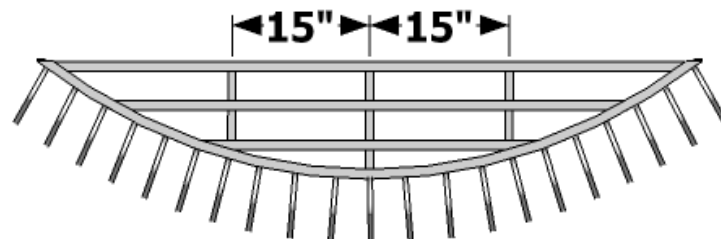

(21) 1/2" thk square tube S-scroll,
spaced approx 4" apart

FRONT ELEVATION

BOTTOM

TOP

MOUNTING DETAIL

1 1/2"W x 3"H x 1/4" Thk
Mount Tabs

3/4" Flat Bar Support

12"

12" Offset, widest point
at outside center of arch

BACK PERSPECTIVE

TOP VIEW

Date:
Scale: NTS
DB: RMA
CB:
Rep:
Order#:

Content: Barcelona Faux Balcony
PN: 733-BAL-7212-42H-BLK
Color/Finish: Black Powder Coat
Customer Approval: _____