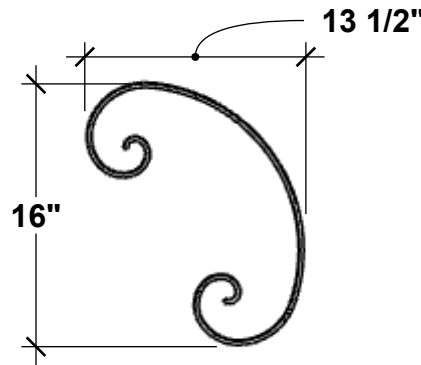

**TOP VIEW**

**PERSPECTIVE VIEW**

**BACK PERSPECTIVE VIEW**

**BRACKET DETAIL**

Standard Length Options	
36"	
48"	
60"	
72"	
Standard Height Options	
36"	
42"	
Color Options	
Black	
Bronze Tone	

GENERAL NOTES
1. Use KM Panel or Manufacture to Specification
2. 1"W x 1/4"thk Flat Bar Scrolls. Shipped separately and bolted in Place to Balcony and Wall

**HOOKS & LATTICE**

A CARLSBAD MANUFACTURING COMPANY

1 (800) 896-0978

HooksandLattice.com

PRODUCT DESCRIPTION				SKU				PREPARED FOR		APPROVAL SIGNATURE
CASSIA JULIET FAUX BALCONY				712-BAL						
DIMENSIONS	MATERIAL	COLOR / FINISH	REP	DB	DATE	REV	ORDER #	PROJECT / SIDEMARK / IF#		APPROVAL DATE
	STEEL		Cressa	RM	10/2024					

PLEASE NOTE: Due to the handmade nature of our products, individual measurements may vary from those listed. The provided dimensions are for reference only

All images are the intellectual property of Hooks and Lattice. Reproduction in any form is strictly prohibitive without the express written permission of Hooks and Lattice. All designs are property of Hooks and Lattice.

**SIZE COMPARISON**

GENERAL NOTES
1. Use KM Panel or Manufacture to Specification  2. 1"W x 1/4"thk Flat Bar Scrolls. Shipped separately and bolted in Place to Balcony and Wall

**HOOKS & LATTICE**

A CARLSBAD MANUFACTURING COMPANY