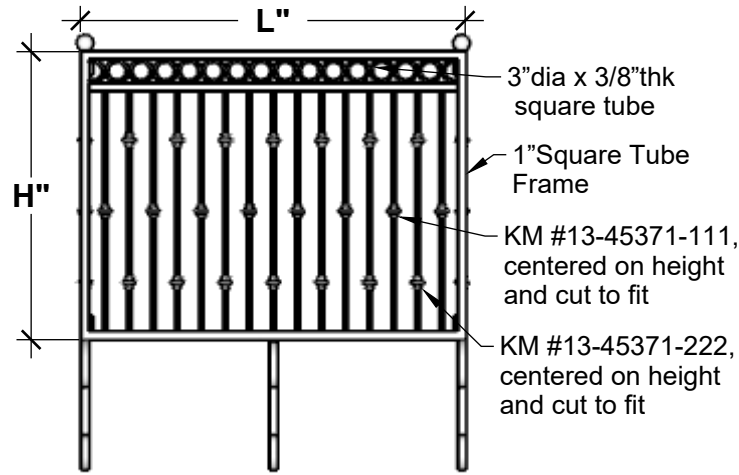

**TOP VIEW**

**PERSPECTIVE VIEW**

**BACK PERSPECTIVE VIEW**

**BRACKET DETAIL**

Standard Length Options	
36"	
48"	
60"	
72"	
Standard Height Options	
36"	
42"	
Color Options	
Black	
Bronze Tone	

GENERAL NOTES
1. Use KM Panel or Manufacture to Specification
2. 1"W x 1/4"thk Flat Bar Scrolls. Shipped separately and bolted in Place to Balcony and Wall

**HOOKS & LATTICE**

A CARLSBAD MANUFACTURING COMPANY

1 (800) 896-0978

HooksandLattice.com

PRODUCT DESCRIPTION				SKU				PREPARED FOR		APPROVAL SIGNATURE
CASSIA JULIET FAUX BALCONY				712-BAL						
DIMENSIONS	MATERIAL	COLOR / FINISH	REP	DB	DATE	REV	ORDER #	PROJECT / SIDEMARK / IF#		APPROVAL DATE
	STEEL		Cressa	RM	10/2024					

**SIZE COMPARISON**

GENERAL NOTES
1. Use KM Panel or Manufacture to Specification  2. 1"W x 1/4"thk Flat Bar Scrolls. Shipped separately and bolted in Place to Balcony and Wall

**HOOKS & LATTICE**

A CARLSBAD MANUFACTURING COMPANY