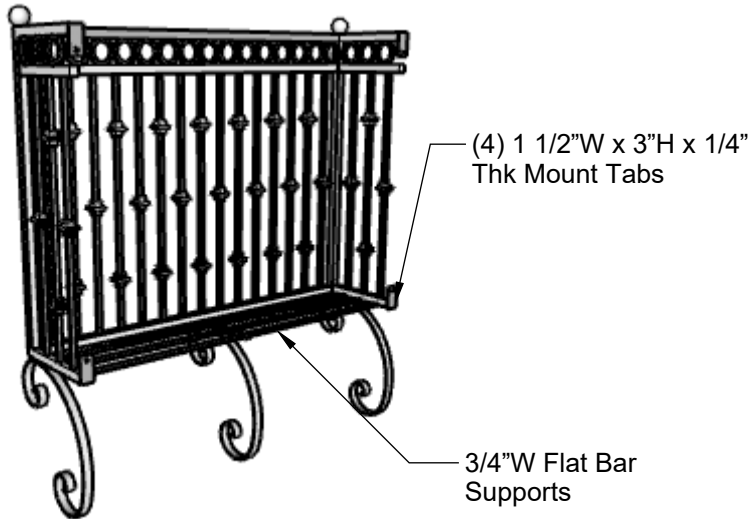

**TOP VIEW**

**PERSPECTIVE VIEW**

**BACK PERSPECTIVE VIEW**

**BRACKET DETAIL**

Standard Length Options	
36"	
48"	
60"	
72"	
Standard Height Options	
36"	
42"	
Color Options	
Black	
Bronze Tone	

GENERAL NOTES
1. Use KM Panel or Manufacture to Specification
2. 1"W x 1/4"thk Flat Bar Scrolls. Shipped separately and bolted in Place to Balcony and Wall

**HOOKS & LATTICE**

A CARLSBAD MANUFACTURING COMPANY

1 (800) 896-0978

HooksandLattice.com

PRODUCT DESCRIPTION				SKU				PREPARED FOR		APPROVAL SIGNATURE
CASSIA JULIET FAUX BALCONY				712-BAL						
DIMENSIONS	MATERIAL	COLOR / FINISH	REP	DB	DATE	REV	ORDER #	PROJECT / SIDEMARK / IF#		APPROVAL DATE
	STEEL		Cressa	RM	10/2024					

**SIZE COMPARISON**

GENERAL NOTES
1. Use KM Panel or Manufacture to Specification  2. 1"W x 1/4"thk Flat Bar Scrolls. Shipped separately and bolted in Place to Balcony and Wall

**HOOKS & LATTICE**

A CARLSBAD MANUFACTURING COMPANY