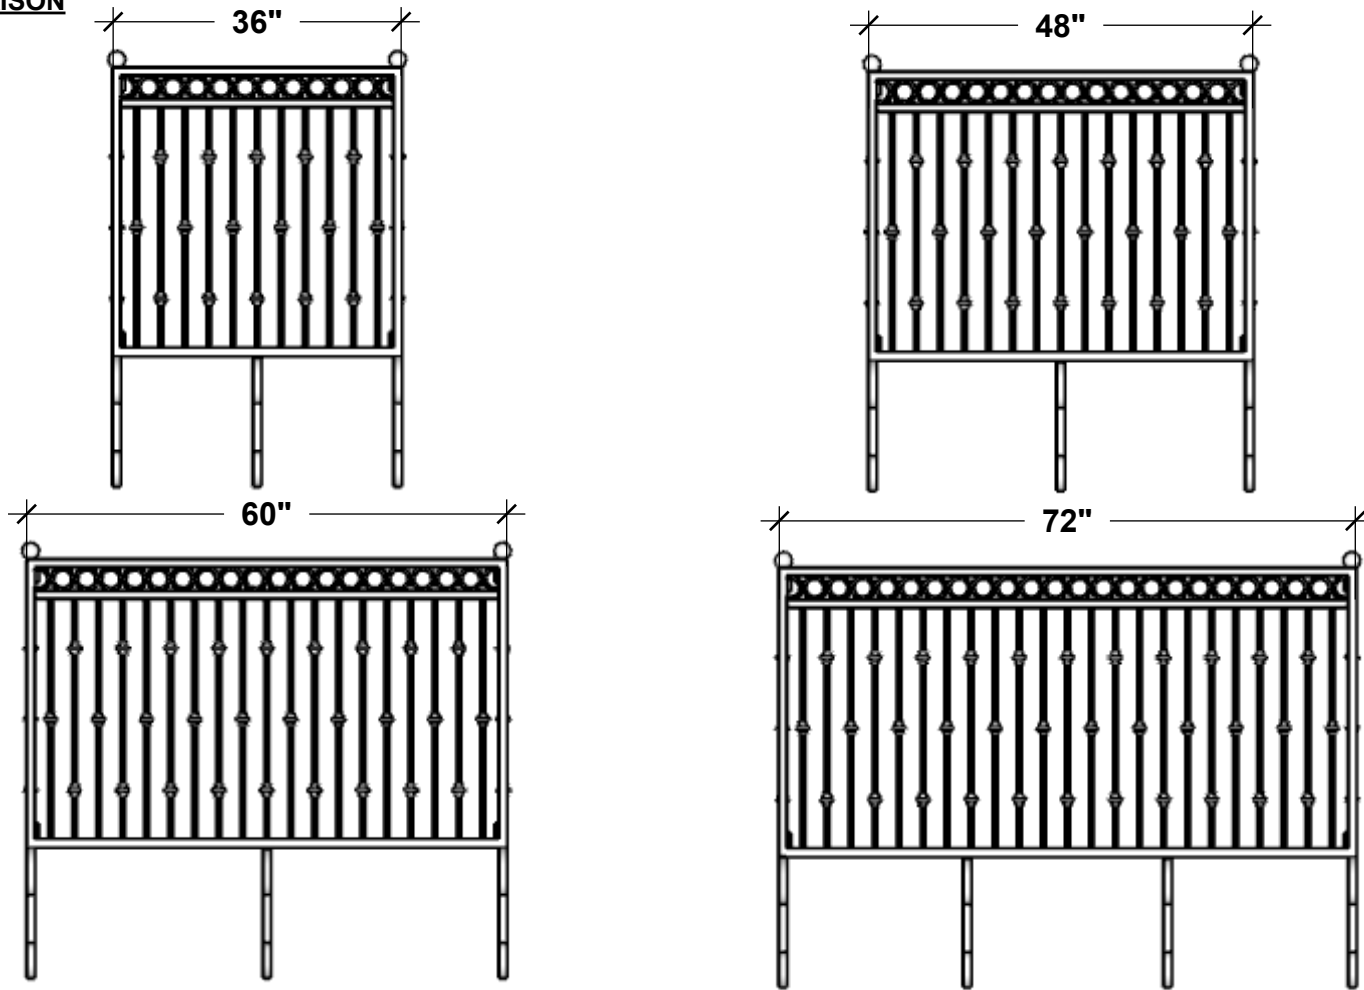

**TOP VIEW**

**PERSPECTIVE VIEW**

**BACK PERSPECTIVE VIEW**

**BRACKET DETAIL**

Standard Length Options	
36"	
48"	
60"	
72"	
Standard Height Options	
36"	
42"	
Color Options	
Black	
Bronze Tone	

GENERAL NOTES
1. Use KM Panel or Manufacture to Specification
2. 1"W x 1/4"thk Flat Bar Scrolls. Shipped separately and bolted in Place to Balcony and Wall

**HOOKS & LATTICE**

A CARLSBAD MANUFACTURING COMPANY

1 (800) 896-0978

HooksandLattice.com

PRODUCT DESCRIPTION				SKU				PREPARED FOR		APPROVAL SIGNATURE
CASSIA JULIET FAUX BALCONY				712-BAL						
DIMENSIONS	MATERIAL	COLOR / FINISH	REP	DB	DATE	REV	ORDER #	PROJECT / SIDEMARK / IF#		APPROVAL DATE
	STEEL		Cressa	RM	10/2024					

**SIZE COMPARISON**

GENERAL NOTES
1. Use KM Panel or Manufacture to Specification  2. 1"W x 1/4"thk Flat Bar Scrolls. Shipped separately and bolted in Place to Balcony and Wall

**HOOKS & LATTICE**

A CARLSBAD MANUFACTURING COMPANY