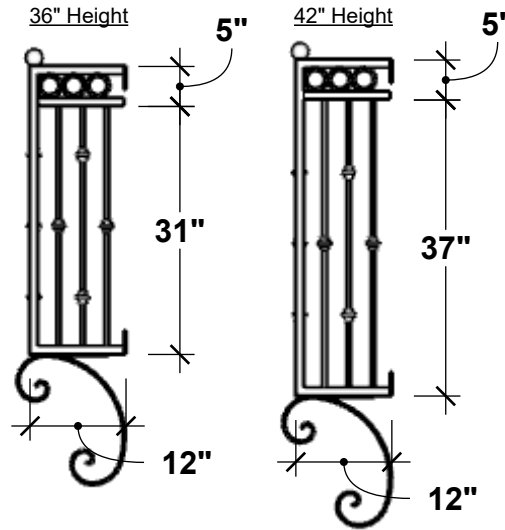

**TOP VIEW**

**PERSPECTIVE VIEW**

**BACK PERSPECTIVE VIEW**

**BRACKET DETAIL**

Standard Length Options	
36"	
48"	
60"	
72"	
Standard Height Options	
36"	
42"	
Color Options	
Black	
Bronze Tone	

GENERAL NOTES
1. Use KM Panel or Manufacture to Specification
2. 1"W x 1/4"thk Flat Bar Scrolls. Shipped separately and bolted in Place to Balcony and Wall

**HOOKS & LATTICE**

A CARLSBAD MANUFACTURING COMPANY

1 (800) 896-0978

HooksandLattice.com

PRODUCT DESCRIPTION				SKU				PREPARED FOR		APPROVAL SIGNATURE
CASSIA JULIET FAUX BALCONY				712-BAL						
DIMENSIONS	MATERIAL	COLOR / FINISH	REP	DB	DATE	REV	ORDER #	PROJECT / SIDEMARK / IF#		APPROVAL DATE
	STEEL		Cressa	RM	10/2024					

PLEASE NOTE: Due to the handmade nature of our products, individual measurements may vary from those listed. The provided dimensions are for reference only

All images are the intellectual property of Hooks and Lattice. Reproduction in any form is strictly prohibitive without the express written permission of Hooks and Lattice. All designs are property of Hooks and Lattice.

**SIZE COMPARISON**

GENERAL NOTES
1. Use KM Panel or Manufacture to Specification  2. 1"W x 1/4"thk Flat Bar Scrolls. Shipped separately and bolted in Place to Balcony and Wall

**HOOKS & LATTICE**

A CARLSBAD MANUFACTURING COMPANY