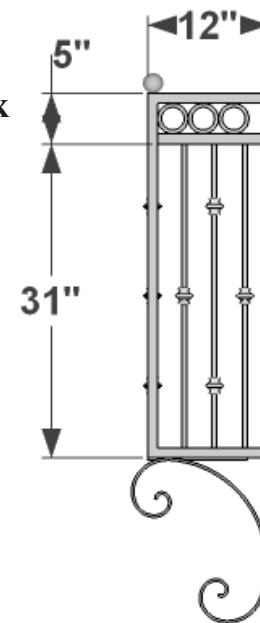

PERSPECTIVE VIEW

BACK VIEW

- 3"dia x 3/8"thk square tube
- 1"Square Tube Frame
- KM #13-45371-111, centered on height and cut to fit
- KM #13-45371-222, centered on height and cut to fit

- (4) 1 1/2"W x 3"H x 1/4" Thk Mount Tabs

- 3/4"W Flat Bar Supports

General Note:

1. Use KM Panel or manufacture to specification
2. 1"W x 1/4"thk flat bar scrolls. Shipped separately and bolted in place to balcony and wall

SIDE VIEW

FLAT BAR SCROLL

Date:
Scale: NTS
DB: GGG
CB:
Rep:
Order#:

Content: Cassia Faux Balcony
PN: 712-BAL-7212-36H-BLK
Color/Finish: Black
Customer Approval:

Design by Hooks and Lattice. All visual representations and designs are the intellectual property of Hooks and Lattice and protected under copyright law. Any duplication of this design is in direct violation of the law and will result in legal action. © Copyright 2008-2016