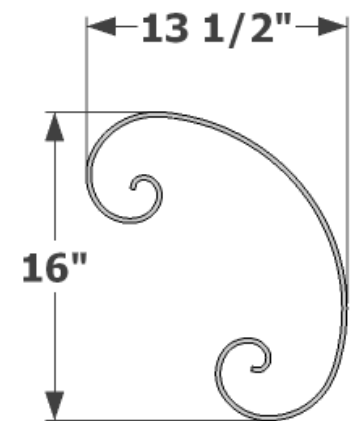

PERSPECTIVE VIEW

BACK VIEW

- 3"dia x 3/8"thk square tube
- 1"Square Tube Frame
- KM #13-45371-111, centered on height and cut to fit
- KM #13-45371-222, centered on height and cut to fit

- (4) 1 1/2"W x 3"H x 1/4" Thk Mount Tabs

- 3/4"W Flat Bar Supports

General Note:

1. Use KM Panel or manufacture to specification
2. 1"W x 1/4"thk flat bar scrolls. Shipped separately and bolted in place to balcony and wall

SIDE VIEW

FLAT BAR SCROLL

Date:
Scale: NTS
DB: GGG
CB:
Rep:
Order#:

Content: Cassia Faux Balcony
PN: 712-BAL-7212-36H-BLK
Color/Finish: Black
Customer Approval:

Design by Hooks and Lattice. All visual representations and designs are the intellectual property of Hooks and Lattice and protected under copyright law. Any duplication of this design is in direct violation of the law and will result in legal action. © Copyright 2008-2016