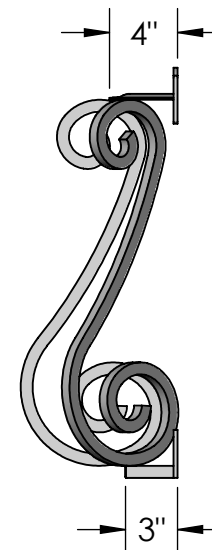

- General Notes:
1. Top Frame Handrail with Scalloped Mount Plates
 2. Bottom Frame 3/4" Square Tube
 3. Scrolls 3/4" Square Bar, spaced +/- 4" apart
 4. Corner Scrolls set at 45° angle
 5. Top Offset 4"
 6. Bottom Offset 3"

FRONT VIEW

BACK PERSPECTIVE

SIDE VIEW

Date: 7/2021
 Scale: NTS
 DB:
 CB:
 Rep: BZ
 Order #:

Content: Sevilla Iron Faux Balcony
 PN: 707-BAL-604-42H-BLK
 Color/Finish: Black Powder Coat
 Customer Approval: _____