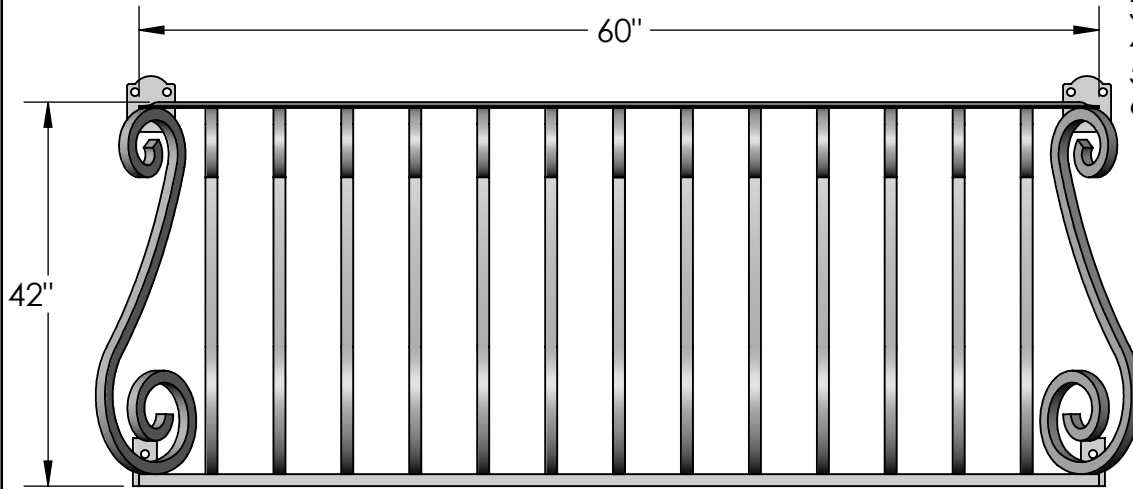

- General Notes:
1. Top Frame Handrail with Scalloped Mount Plates
 2. Bottom Frame 3/4" Square Tube
 3. Scrolls 3/4" Square Bar, spaced +/- 4" apart
 4. Corner Scrolls set at 45° angle
 5. Top Offset 4"
 6. Bottom Offset 3"

FRONT VIEW

BACK PERSPECTIVE

SIDE VIEW

Date: 7/2021
 Scale: NTS
 DB:
 CB:
 Rep: BZ
 Order #:

Content: Sevilla Iron Faux Balcony
 PN: 707-BAL-604-42H-BLK
 Color/Finish: Black Powder Coat
 Customer Approval: _____