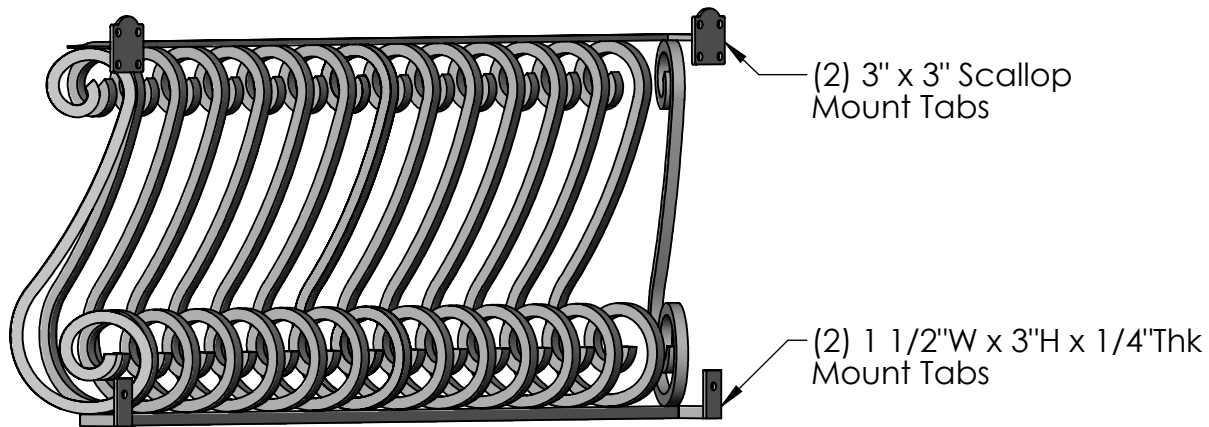

- General Notes:
1. Top Frame Handrail with Scalloped Mount Plates
 2. Bottom Frame 3/4" Square Tube
 3. Scrolls 3/4" Square Bar, spaced +/- 4" apart
 4. Corner Scrolls set at 45° angle
 5. Top Offset 4"
 6. Bottom Offset 3"

FRONT VIEW

BACK PERSPECTIVE

SIDE VIEW

Date: 7/2021
 Scale: NTS
 DB:
 CB:
 Rep: BZ
 Order #:

Content: Sevilla Iron Faux Balcony
 PN: 707-BAL-604-42H-BLK
 Color/Finish: Black Powder Coat
 Customer Approval: _____