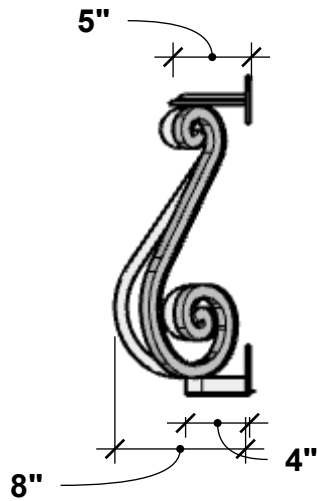

FRONT VIEW

BACK PERSPECTIVE

SIDE VIEW

DETAIL BACK VIEW

GENERAL NOTES

1. Top Drume Handrail with Scalloped Mount Plates
2. Bottom Frame 3/4" Sq. Tube
3. Scrolls 3/4" sq. bar, spaced 4" +/- apart.
4. Corner Scrolls ser at 45 Degree Angle

HOOKS & LATTICE

A CARLSBAD MANUFACTURING COMPANY

1 (800) 896-0978

HooksandLattice.com

PRODUCT DESCRIPTION				SKU				PREPARED FOR		APPROVAL SIGNATURE
SEVILLA FAUX BALCONY				707-BAL-484-36H-BLK						
DIMENSIONS	MATERIAL	COLOR / FINISH	REP	DB	DATE	REV	ORDER #	PROJECT / SIDEMARK / IF#	APPROVAL DATE	
48"L x 36"H x 4"Offset	IRON	Black	Gordana	RM	08/2024	-----				

PLEASE NOTE: Due to the handmade nature of our products, individual measurements may vary from those listed. The provided dimensions are for reference only

All images are the intellectual property of Hooks and Lattice. Reproduction in any form is strictly prohibitive without the express written permission of Hooks and Lattice. All designs are property of Hooks and Lattice.