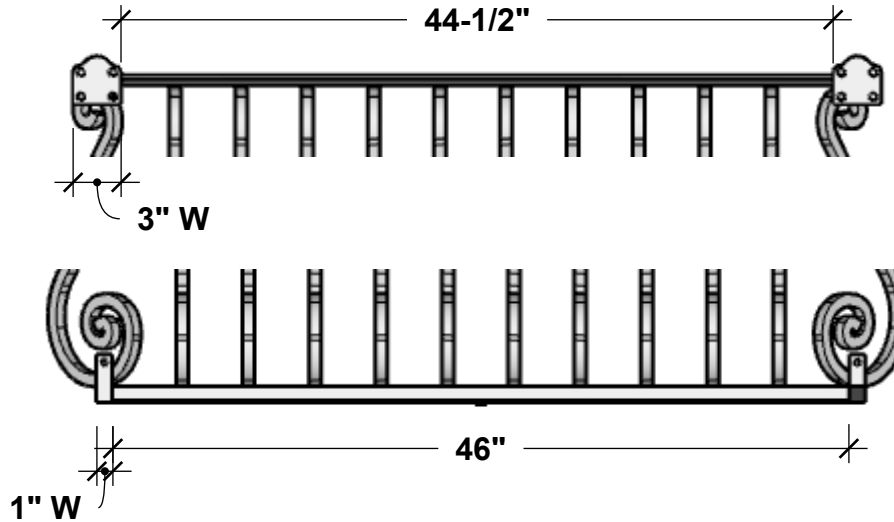

FRONT VIEW

BACK PERSPECTIVE

SIDE VIEW

DETAIL BACK VIEW

GENERAL NOTES

1. Top Drume Handrail with Scalloped Mount Plates
2. Bottom Frame 3/4" Sq. Tube
3. Scrolls 3/4" sq. bar, spaced 4" +/- apart.
4. Corner Scrolls ser at 45 Degree Angle

HOOKS & LATTICE

A CARLSBAD MANUFACTURING COMPANY

1 (800) 896-0978

HooksandLattice.com

PRODUCT DESCRIPTION				SKU				PREPARED FOR		APPROVAL SIGNATURE
SEVILLA FAUX BALCONY				707-BAL-484-36H-BLK						
DIMENSIONS	MATERIAL	COLOR / FINISH	REP	DB	DATE	REV	ORDER #	PROJECT / SIDEMARK / IF#	APPROVAL DATE	
48"L x 36"H x 4"Offset	IRON	Black	Gordana	RM	08/2024	-----				

PLEASE NOTE: Due to the handmade nature of our products, individual measurements may vary from those listed. The provided dimensions are for reference only

All images are the intellectual property of Hooks and Lattice. Reproduction in any form is strictly prohibitive without the express written permission of Hooks and Lattice. All designs are property of Hooks and Lattice.