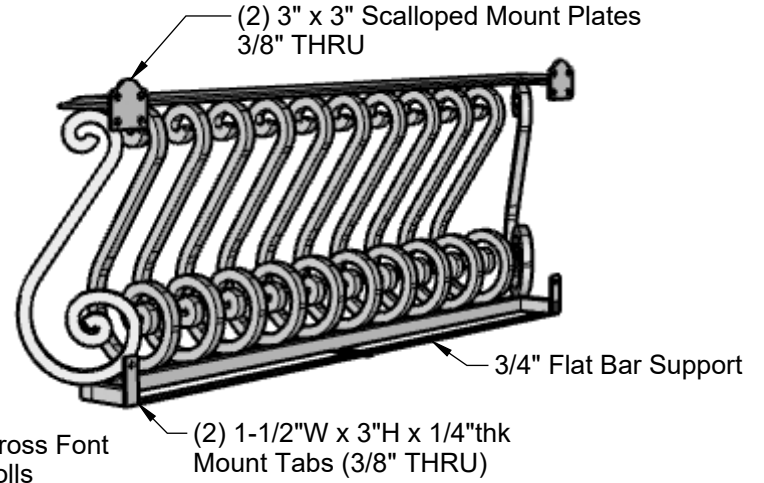

FRONT VIEW

BACK PERSPECTIVE

SIDE VIEW

DETAIL BACK VIEW

GENERAL NOTES

1. Top Drume Handrail with Scalloped Mount Plates
2. Bottom Frame 3/4" Sq. Tube
3. Scrolls 3/4" sq. bar, spaced 4" +/- apart.
4. Corner Scrolls ser at 45 Degree Angle

HOOKS & LATTICE

A CARLSBAD MANUFACTURING COMPANY

1 (800) 896-0978

HooksandLattice.com

PRODUCT DESCRIPTION				SKU				PREPARED FOR		APPROVAL SIGNATURE
SEVILLA FAUX BALCONY				707-BAL-484-36H-BLK						
DIMENSIONS	MATERIAL	COLOR / FINISH	REP	DB	DATE	REV	ORDER #	PROJECT / SIDEMARK / IF#	APPROVAL DATE	
48"L x 36"H x 4"Offset	IRON	Black	Gordana	RM	08/2024	-----				