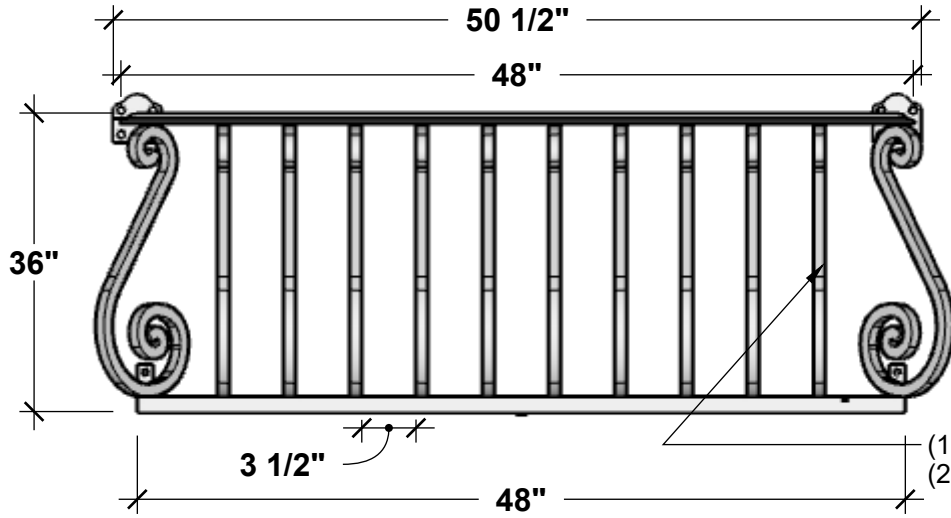

FRONT VIEW

BACK PERSPECTIVE

SIDE VIEW

DETAIL BACK VIEW

GENERAL NOTES

1. Top Drume Handrail with Scalloped Mount Plates
2. Bottom Frame 3/4" Sq. Tube
3. Scrolls 3/4" sq. bar, spaced 4" +/- apart.
4. Corner Scrolls ser at 45 Degree Angle

HOOKS & LATTICE

A CARLSBAD MANUFACTURING COMPANY

1 (800) 896-0978

HooksandLattice.com

PRODUCT DESCRIPTION				SKU				PREPARED FOR		APPROVAL SIGNATURE
SEVILLA FAUX BALCONY				707-BAL-484-36H-BLK						
DIMENSIONS	MATERIAL	COLOR / FINISH	REP	DB	DATE	REV	ORDER #	PROJECT / SIDEMARK / IF#	APPROVAL DATE	
48"L x 36"H x 4"Offset	IRON	Black	Gordana	RM	08/2024	-----				