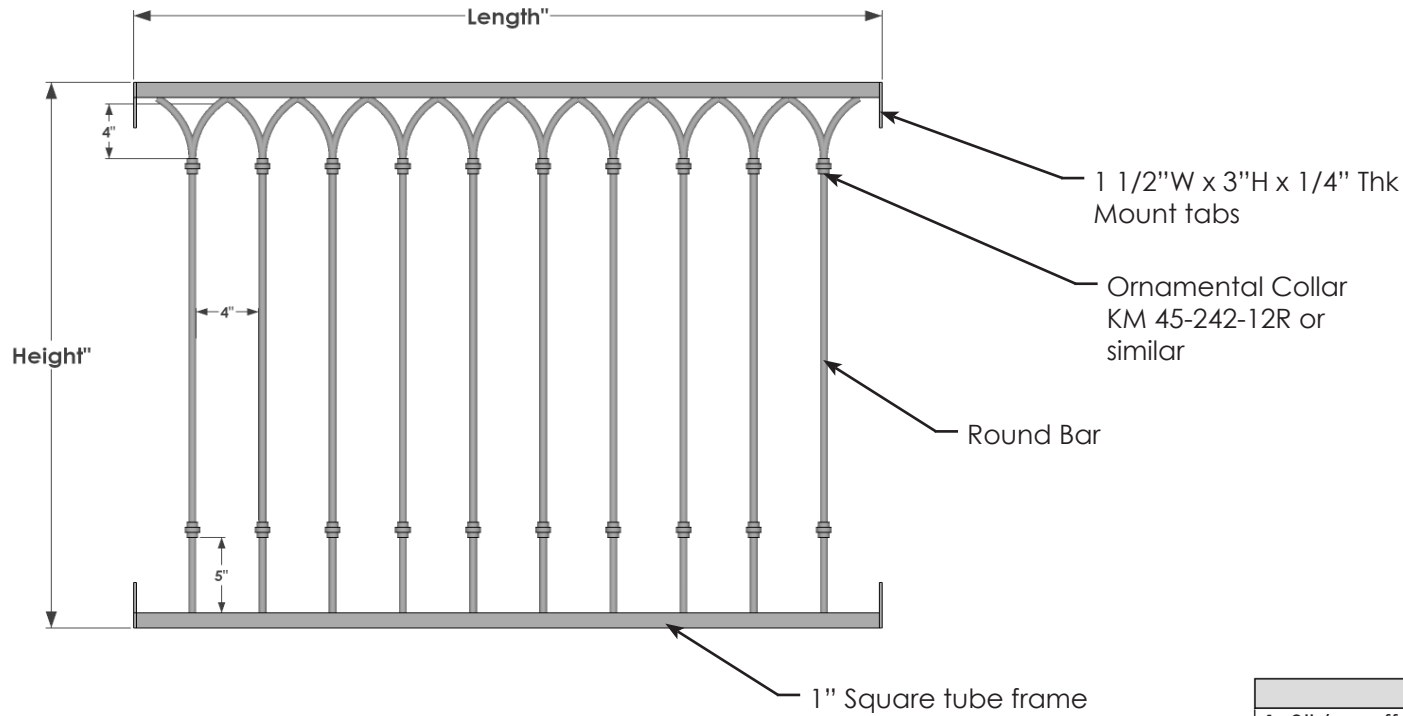

FRONT VIEW

Standard Length Options	
36"	
48"	
54"	
60"	
72"	
Standard Height Options	
24"	
30"	
36"	
42"	
Color Options	
Black Powder Coat	
Bronze Tone Powder Coat	

GENERAL NOTES
1. 0" (no offset)
2. Custom sizes available
3. Vertical Bullusters no more than 4" apart
4. Installation Hardware not included
5. Use KM panel or manufacture to specification
*Made to Order
*None refundable

 <p>HOOKS & LATTICE 6056 Corte Del Cedro, Carlsbad CA 92011 1-888-320-0626/service@plantersunlimited.com www.plantersunlimited.com</p>	PRODUCT DESCRIPTION		SKU		ORDER NUMBER	CUSTOMER SIGNATURE	
	Ornamental Arch Faux Balcony		701-BAL				
	DIMENSIONS		COLOR	FINISH	REP:	DB:	DATE